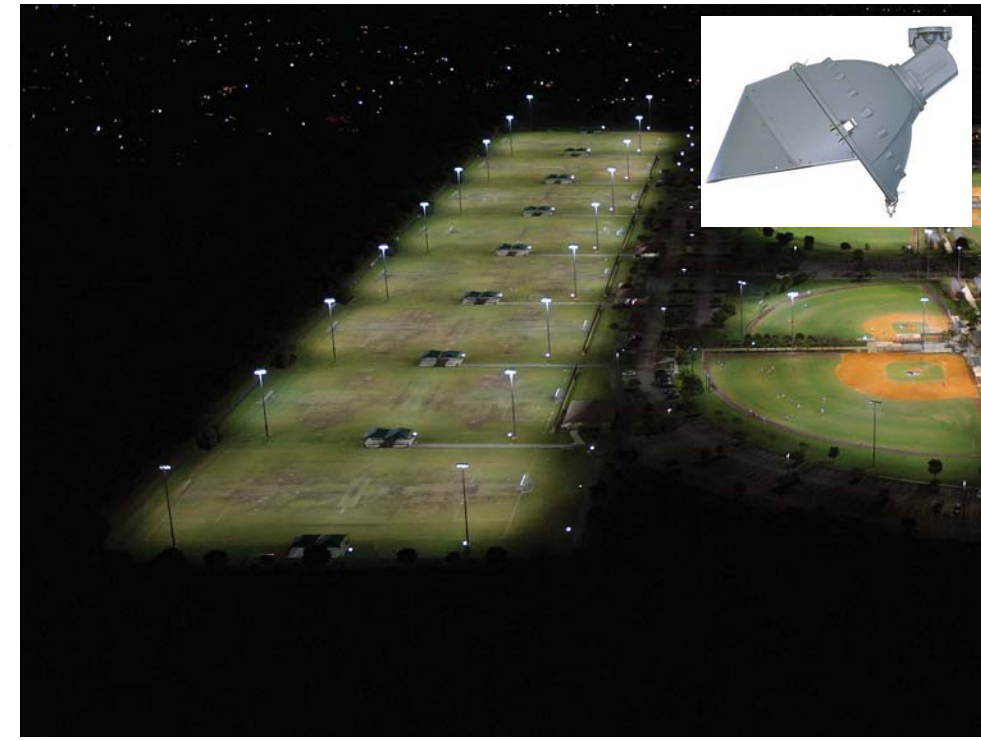

Existing King Ave Housing

Existing Wooded Hillside

Field | Grass Buffer | Shared Use Path | Dark Sky Field Light

Fence

Morningside Athletic Fields

Section Study of Potential Field Lighting at Heth's

Example of Dark Sky Field Lighting